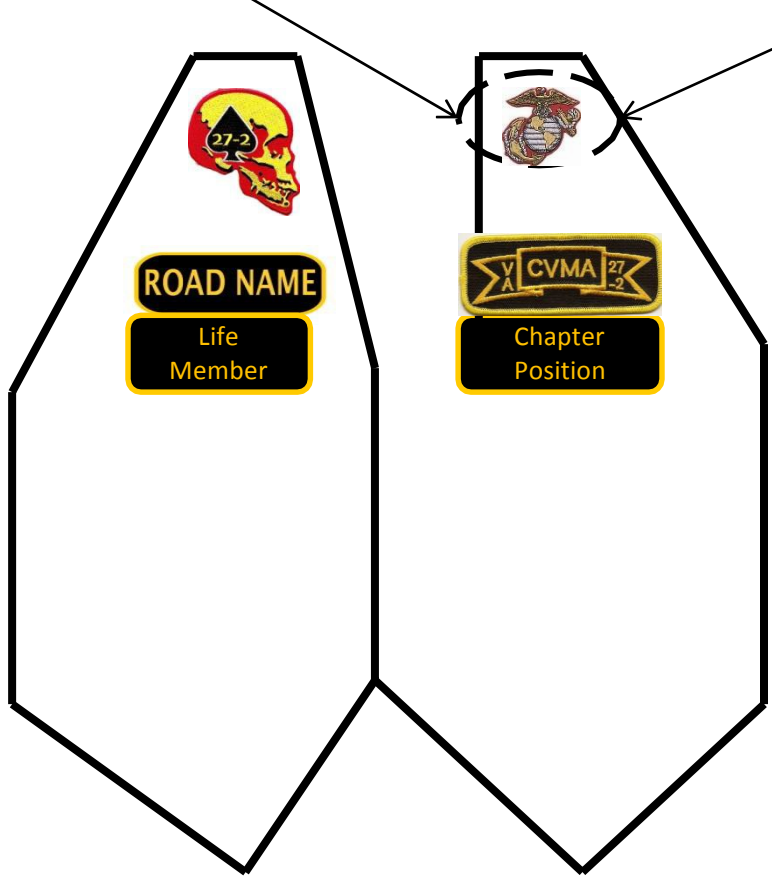

RECOMMENDED VEST LAYOUT

IAW 27-2 By-Laws,
NOTHING goes
above CVMA Back
Patch

Optional

This is a recommended vest layout. Other than NO Patches above the CVMA back patch, other patches can be placed at individual preference.